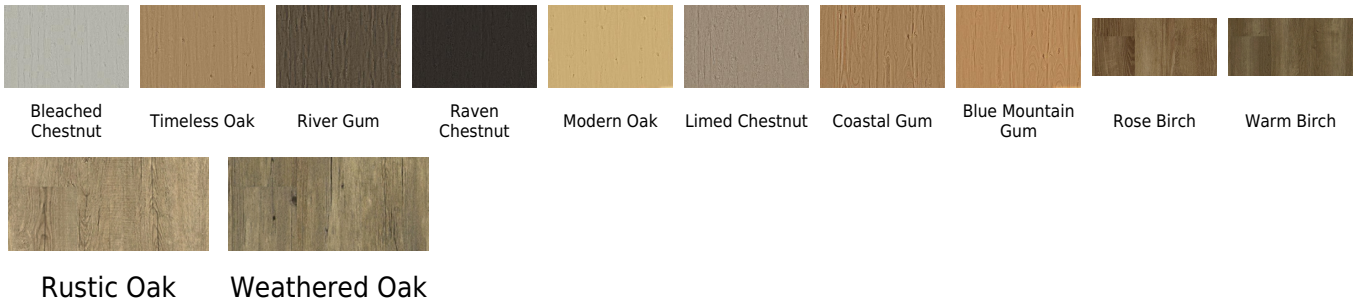

Other Swatches in this range

Disclaimer

Due to variances among colour monitors, the flooring colours on your device may appear differently than the actual products in real life. Please ensure you visit your local Choices Flooring store to view the actual flooring sample. The majority of flooring products featured on this website are covered by various warranties or guarantees for the purchase of the product and does not cover installation. Choices Flooring recommends professional installation of all flooring products and does not take responsibility for any DIY installation projects.